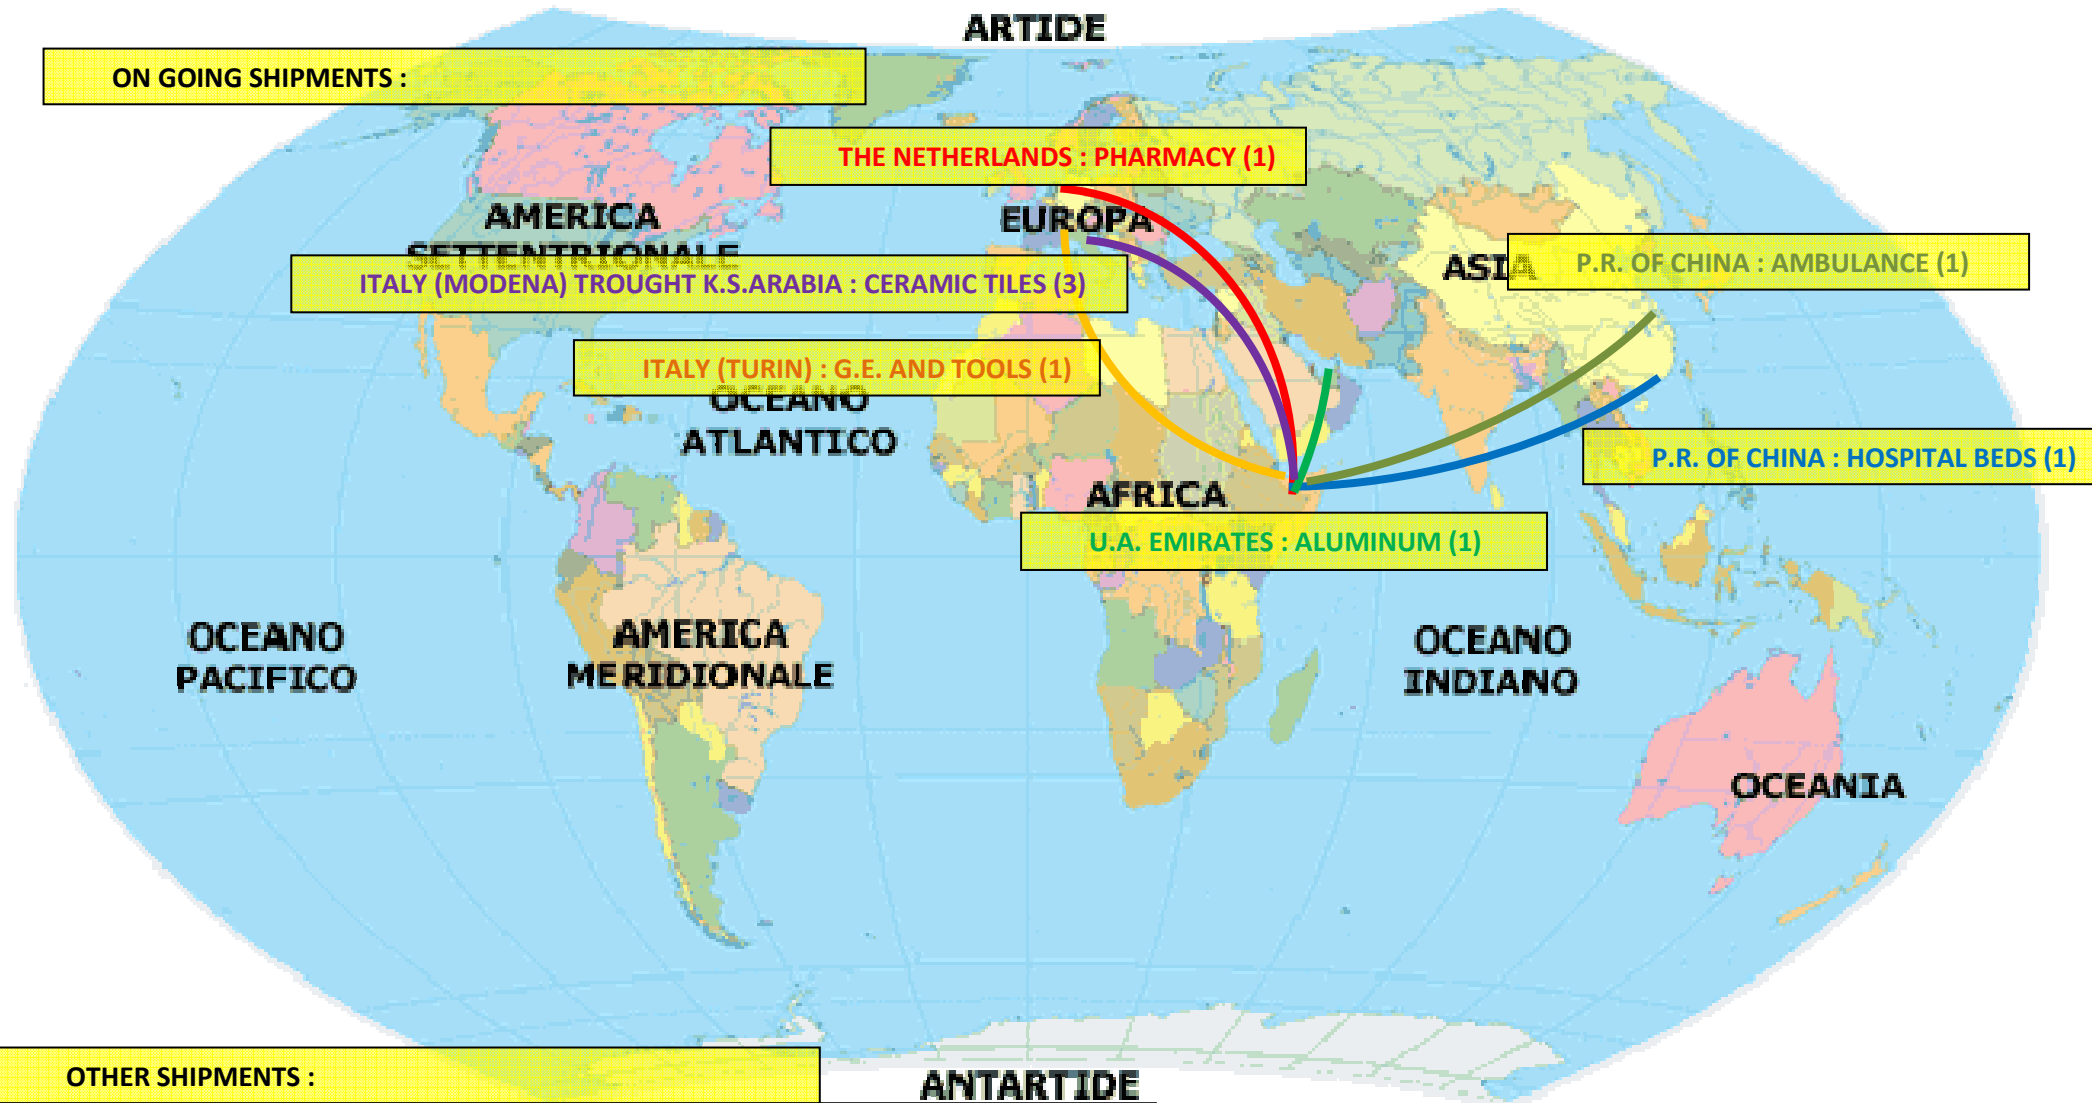

MOHAMED ADEN SHEIHK – WORLDWIDE LOGISTIC SERVICES

(in the brackets the number of CoC = Company Owned Container)

OTHER SHIPMENTS :

ITALY (TURIN) : BUILDING MATERIAL (2) STATUS : RECEIVED

ITALY (TURIN) : FURNITURE (1) STATUS : PLANNED FOR SEPTEMBER

ITALY (TURIN) : ELECTRICAL BOARDS (1) STATUS : AIR FREIGHT UNDER EVALUATION

TBC : SECOND PHARMACY SUPPLY, MERCEDES OFFROAD VEHICLE